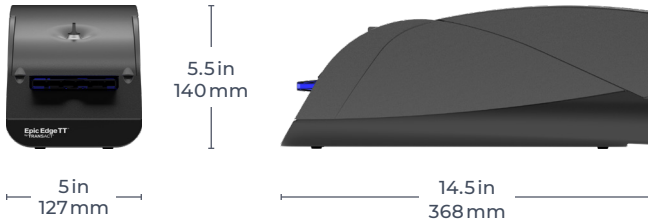

FEATURES

EXPANDED TICKET CAPACITY

200 or 400 Standard (156mm) or
Short (120mm) Tickets

JAM-FREE BEZEL

Ticketburst[™] Technology Eliminates Jams
from Player Interference

INTERNAL POWER SUPPLY

SERVERPORT[®] OPTIONAL

Mounts internally for easy upgrade
path to Epicentral[®]

PATENTED

Dual Port for Epicentral

DUAL INTERFACES

Serial or USB

SPECIFICATIONS

Resolution	300 DPI
Print Width	2.44 in/62 mm
Print Speed	5 in /125 mm per second
Dimensions	5W x 14.5D x 5.5H (in) 127W x 368D x 140H (mm)
Weight	4.5lbs/2.0 Kg
Interface	USB or RS-232 Serial
Power Supply	100-240 VAC, 50-60Hz, 1.5A
Operating Temperature	41 to 122° F/5 to 50 °C at 10 to 90% RH
Storage Temperature	14 to 122° F/-10 to 50 °C at 10 to 90% RH
Print Head Life	43.45 miles/70 km
Reliability	Less than .03% failures (3 per 10,000 printers)
Memory Capacity	8MB RAM and 4MB Flash for printer operations