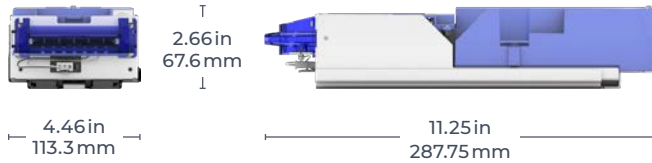

Printer can be replaced without powering down or disconnecting cables

ONE PRINTER FOR ALL GAMES

Approved for new and legacy games

PATENTED

Dual port for Epicentral

SPECIFICATIONS

Resolution	203 DPI
Print Width	2.44in/62mm
Print Speed	5in /125mm per second
Dimensions	4.46W x 11.25D x 2.66H (in) 113.3W x 287.75D x 67.6H (mm)
Weight	3.8lbs/1.7Kg
Interface	Serial, NetPlex™, USB
Power Supply	24 VDC: 2.2 Amps Maximum
Operating Temperature	41 to 140° F/5 to 60 °C at 10 to 90% RH
Storage Temperature	14 to 122° F/-10 to 50 °C at 10 to 90% RH
Print Head Life	43.45 miles/70 km
Reliability	Less than .03% failures (3 per 10,000 printers)
Memory Capacity	8MB RAM and 4MB Flash for printer operations

OPTIONS

- Front bezel (internal or external)
- 400 and 600 count ticket tray extensions. Tray extensions increase height to 4in (102.6mm) and 5.5in (140.7mm)
- Master Programmer

For more information or assistance with integration: