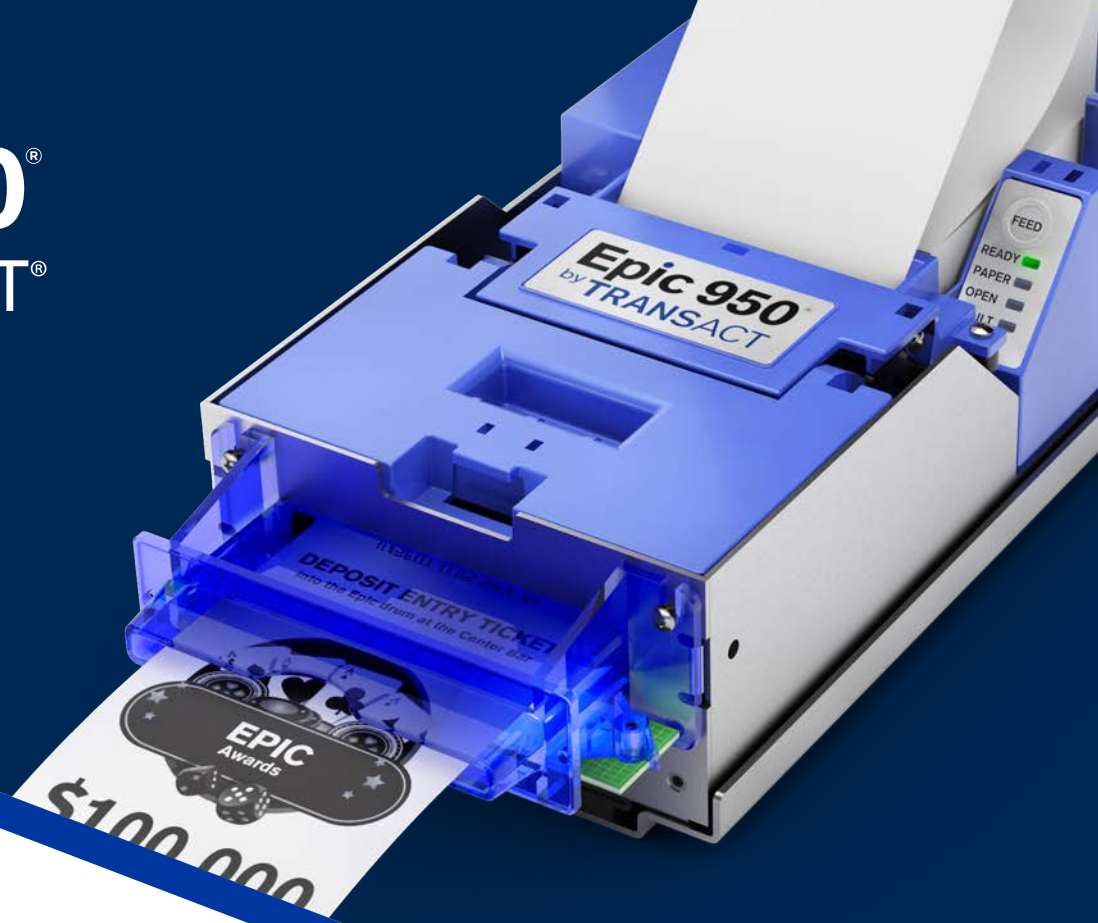

Epic 950[®]

by TRANSACT[®]

UNMATCHED PERFORMANCE AND RELIABILITY

Recognized for its unmatched performance, reliability, and compatibility with all new and legacy games, the Epic 950[®] ticket-in/ticket-out (TITO) printer is installed in more than 500,000 slot machines worldwide. The Epic 950 printer also helps increase customer loyalty and casino revenue when used with TransAct's Epicentral[®] software. Epicentral enables you to reward players while they are playing, by printing personalized promotional coupons right from the slot machine, following rules you set.

BENEFITS

- Easily integrated: one printer for all game types - approved for new and legacy games
- Proven to be ultra-reliable – less than .03% experience any sort of failure (3 per 10,000)
- TicketBurst™ jam-free technology prints and bursts each gaming ticket before presenting the ticket, to eliminate player interference and ensure maximum up time.
- Robust memory capacity for graphics, fonts and international character sets.
- Prints personalized, promotional coupons, in real time, when used with TransAct's Epicentral® software.
- Accommodates 200, 600 and 800 count ticket stacks – paper prints down to the last ticket in the stack
- imPort™ – Facilitates rapid, simple and secure firmware flash downloads with easy Test Ticket confirmation
- Multiple, easy to see indicator lights: ready, paper, open and fault
- Truly Hot Swappable – Quick Disconnect Technology allows you to easily remove and install printers from slot machines without powering down the game or detaching cables.
- Rugged metal inner and outer chassis provides robust dual grounding design. Form factor enables the 950 to replace less reliable TITO printers in existing slot machines.